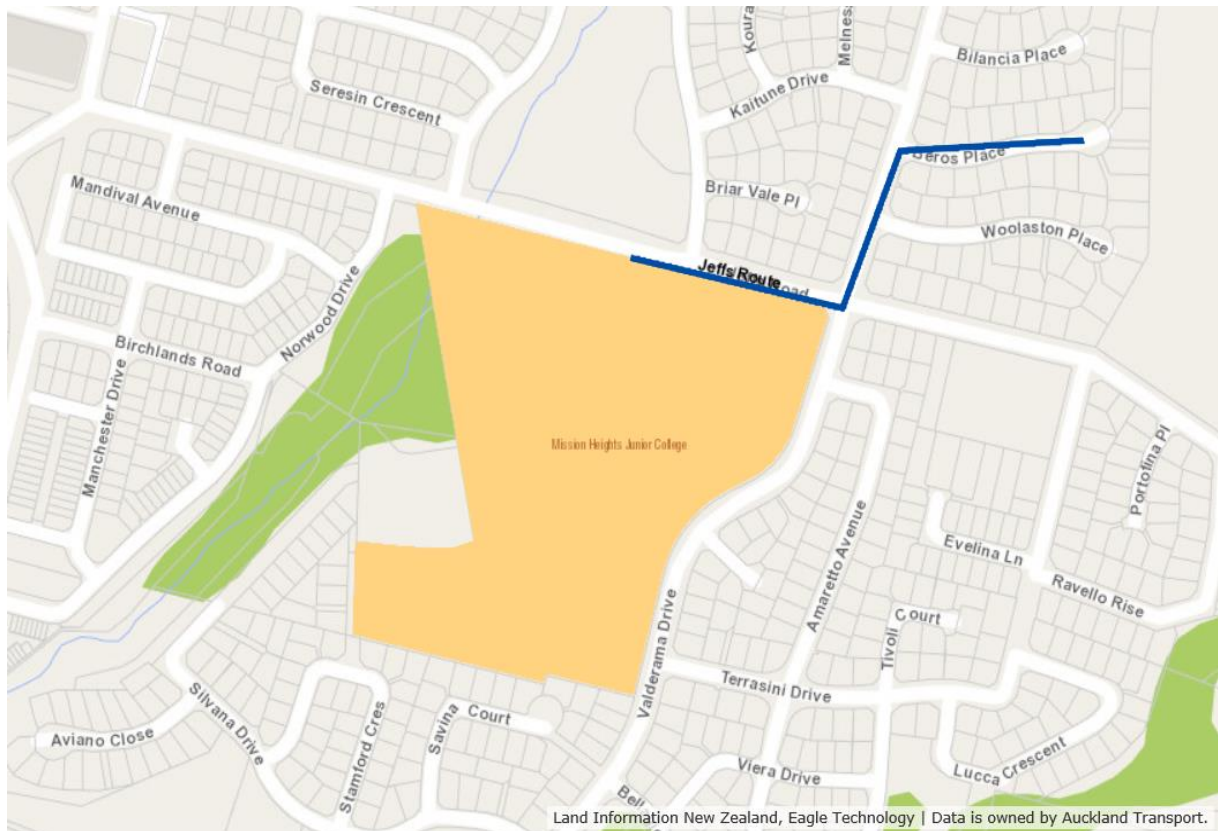

# Mission Heights Primary Walking School Bus

## **Jeffs route:**

Meet outside 14 Beros Place at 8.05am

Monday to Friday

Contact Lily on [43200428@QQ.com](mailto:43200428@QQ.com) to join this route