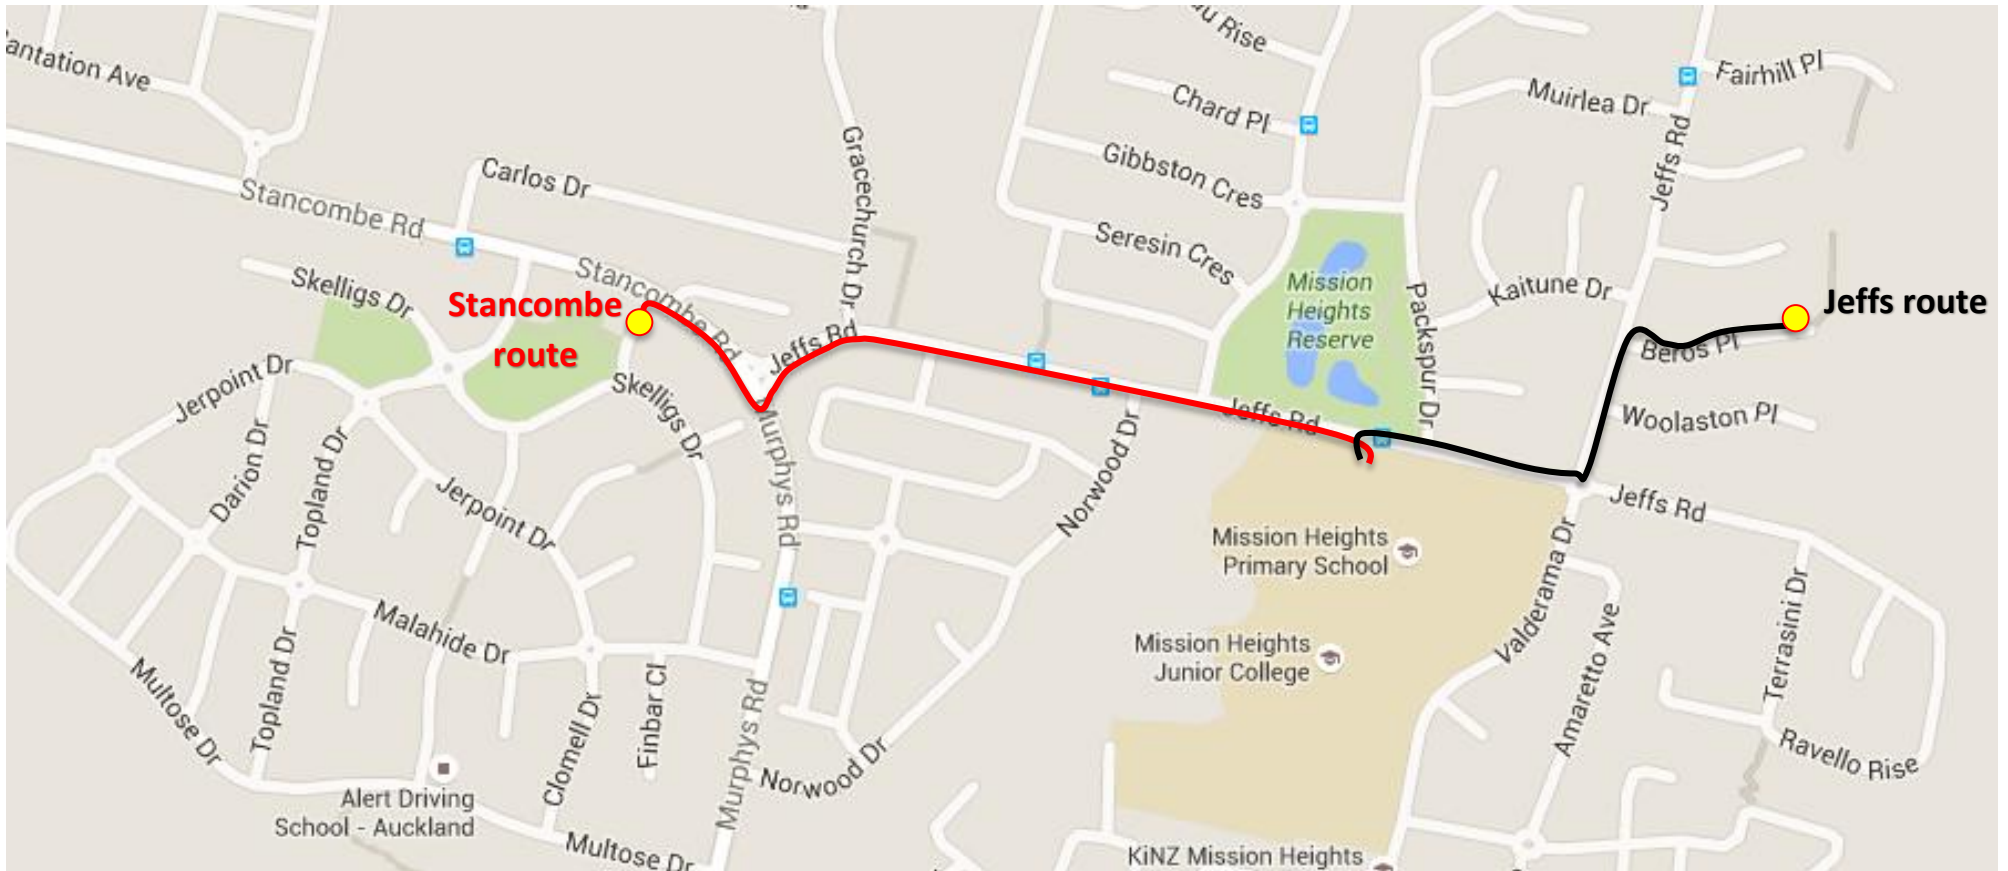

Mission Heights Primary Walking School Buses

Travelwise
School

Stancombe route:

Meet outside 5 Lisa Marie Court at 8.15am Monday to Friday
AND leaves from outside LZ25 at 3.05pm Monday to Friday
Contact Rhonda on Rhonda@charman.co.nz to join this route

Jeffs route:

Meet outside 14 Beros Place at 8.05am Monday to Friday
Contact Lily on 43200428@QQ.com to join this route

- If you live further from the school just drive to join a Walking School Bus.
- If you live along a Walking School Bus route, we can pick you up on the way.
- If you would like to join a route, start your own or find out more you can see Karen Hishey at the school khishey@mhp.school.nz or contact Vicky Mailei from Auckland Transport Vicky.mailei@at.govt.nz ; 447 4823 ; 021 816 327

Community:

- Families get to know other families in the area
- Drivers are more aware of children walking
- Fewer cars on the road at peak time