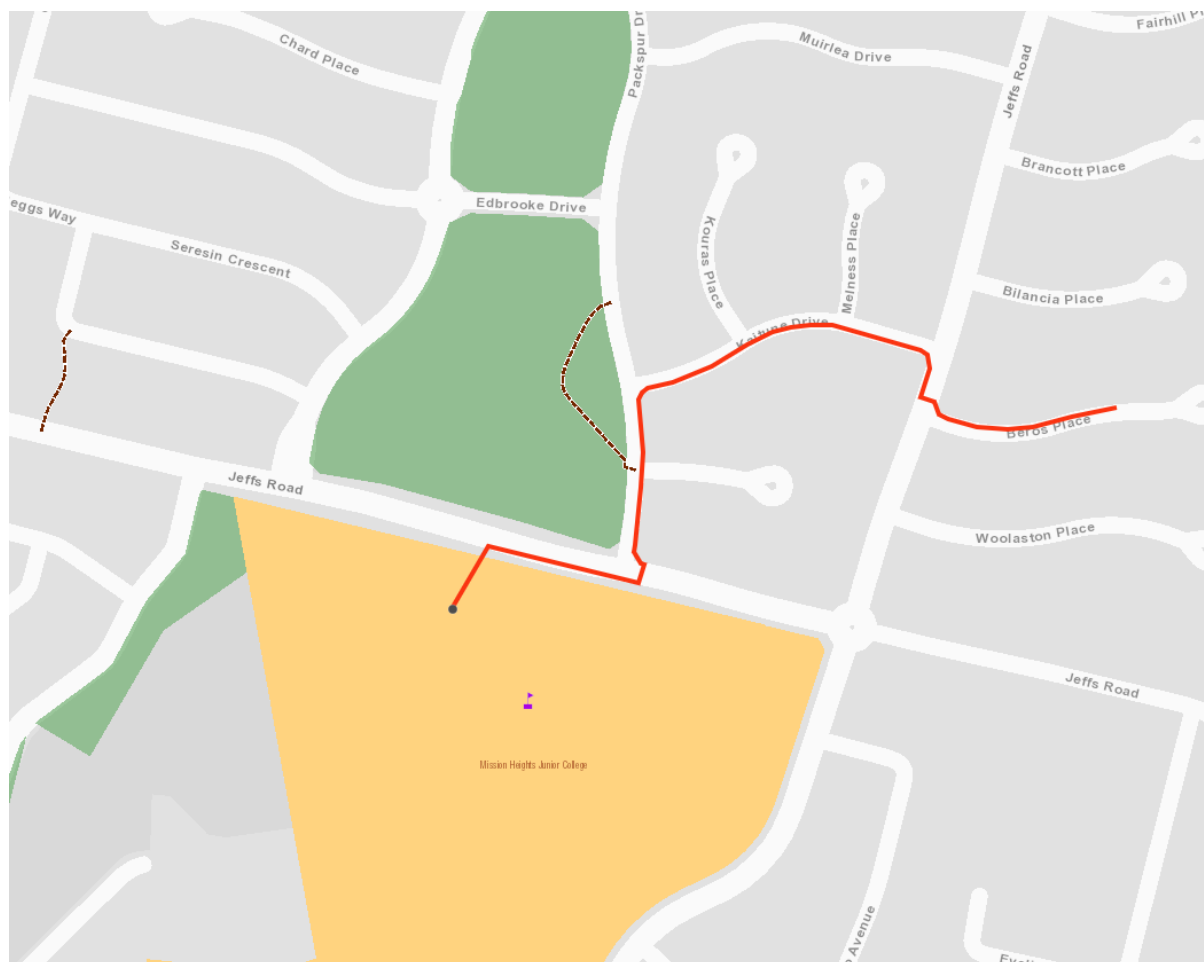

Mission Height Primary

WALKING SCHOOL BUS ROUTES

Route	Bus name	Departs from	Days bus runs	Departs	Parent coordinator	Contact details
	Beros Route	10 Beros Pl	Mon Tue Wed Thu Fri	8:20am	Corrina and Tinny Lau	021 457 404